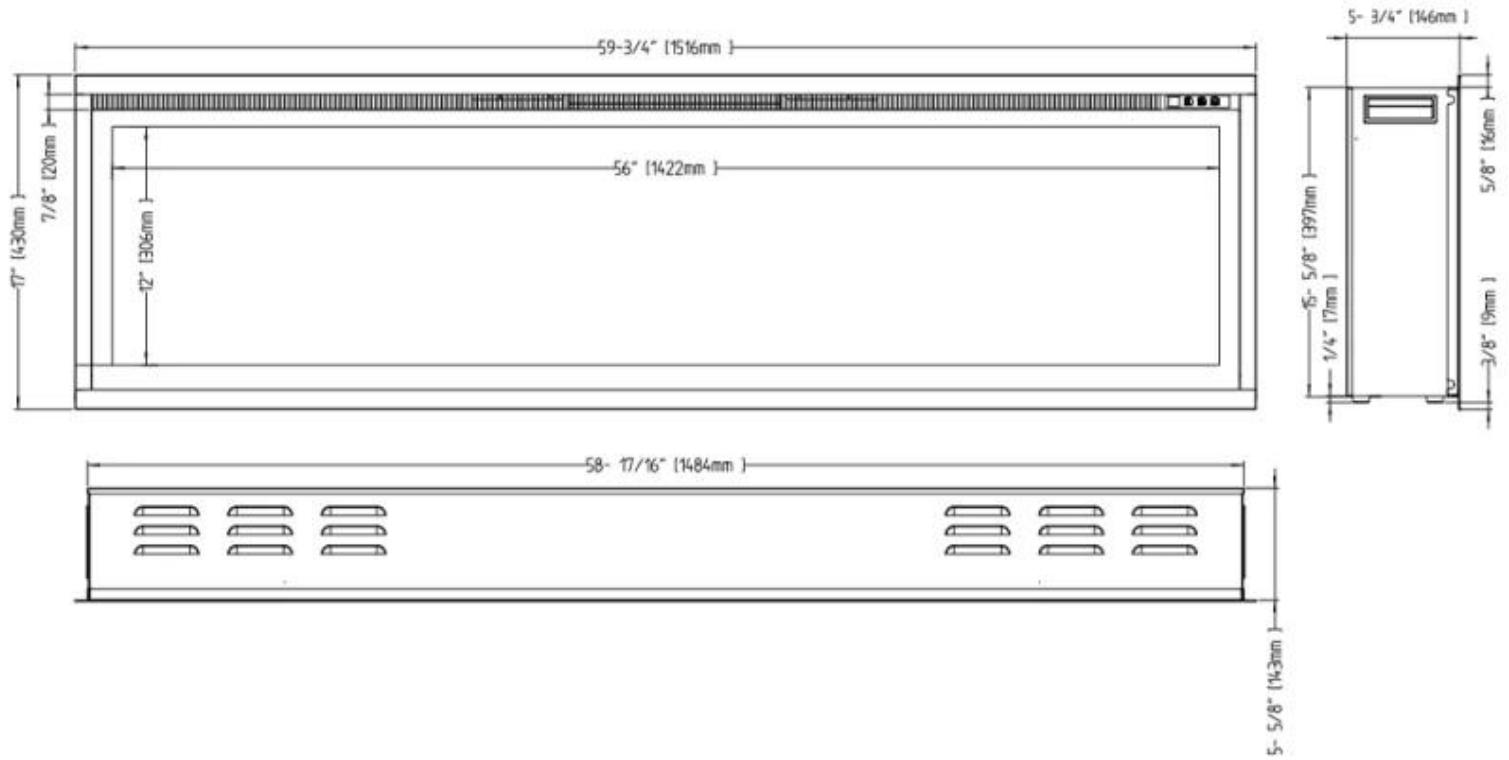

RUTLAND - 151.6 CM / 59 3/4 IN