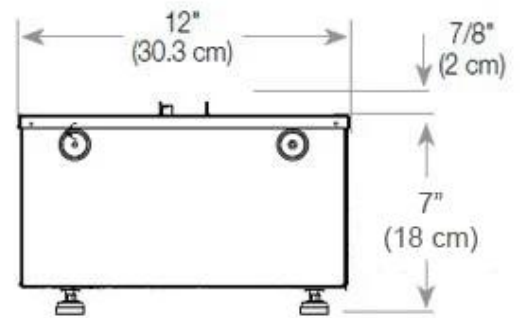

CASSETTE 500 AUTOMATIC

TOP

FRONT

SIDE

CASSETTE 500 MANUAL

TOP

FRONT

SIDE