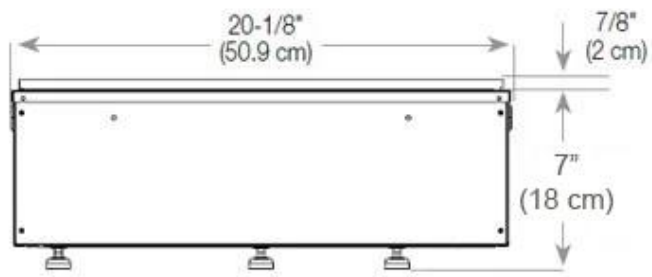

CASSETTE 500 AUTOMATIC

TOP

FRONT

SIDE

CASSETTE 500 MANUAL

TOP

FRONT

SIDE