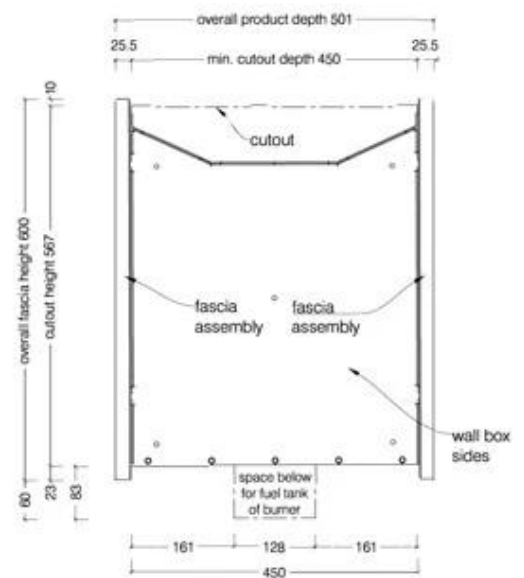

#### Afmeting

Lengte/breedte	110 cm
Hoogte	60 cm
Diepte	45 cm
Gewicht	43,3 kg

Top View

Front View

ICON FIRES

Side View

1100 Double Sided Firebox for 800 Slimline Burner

© This drawing is copyright and remains the property of Signi Fires. It may not be retained, copied or used without written consent.