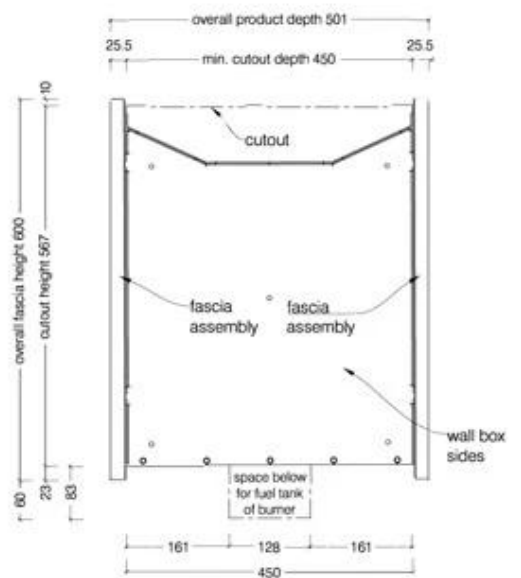

#### Afmeting

Lengte/breedte	110 cm
Hoogte	60 cm
Diepte	45 cm
Gewicht	43,3 kg

Top View

Front View

Side View

### 1100 Double Sided Firebox for 800 Slimline Burner

© This drawing is copyright and remains the property of Signi Fires. It may not be retained, copied or used without written consent.